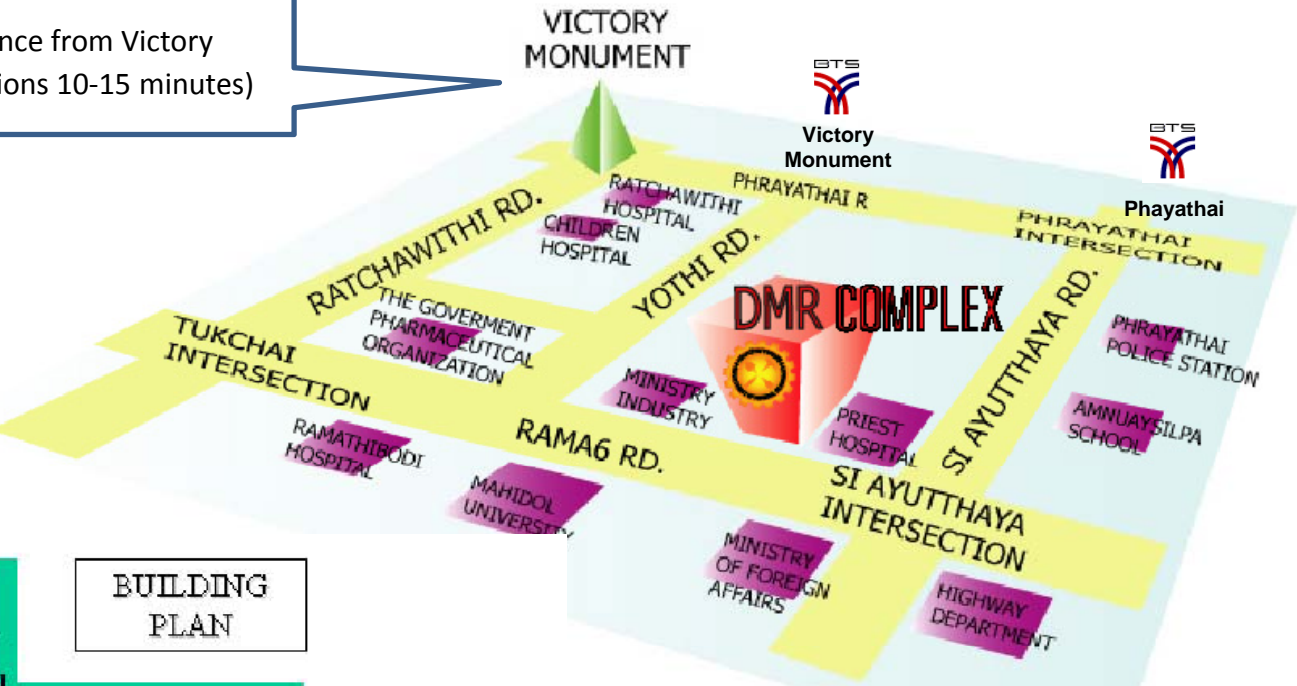

Street Map (walking distance from Victory Monument and Phayathai BTS stations 10-15 minutes)

DMR Complex Map (Incoming traffic at Ministry of Industry entrance door)

Coordinating Committee for Geoscience Programmes in East and Southeast Asia (CCOP)
 CCOP Technical Secretariat
 CCOP Building
 75/10 Rama VI Rd., Phayathai, Ratchathewi, Bangkok 10400, Thailand
 Tel: 66 2 644 5468
 Fax: 66 2 644 5429